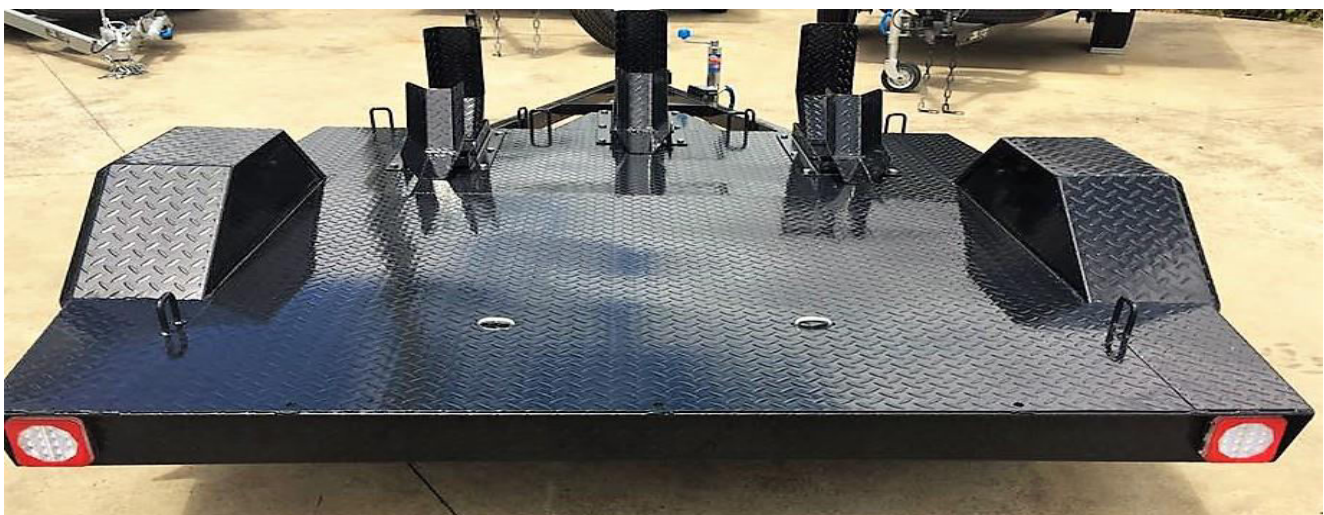

Motor Bike Trailer Pivot Cradle 750kg & 1400kg This Trailer is Australian Made

Motor Bike Trailers are a great way of Transporting any size Motor Bikes. It's so easy to load and unload with the Checker Plate Ramps. We construct all of our Motor Bike trailers with full frame work & with a Full Checker plate floor so it's safe to load your bike on to as you have some where to stand on. Also our Motor Bike trailers comply with Australian standard. We can customer build your new Motor Bike trailer to suit your particular needs, style and budget.

SPECIFICATIONS

| | |
|-------------------------|---|
| FLOOR/CHASSIS | 2.1mm Rolled Checker Plate /40x40 RHS |
| PIVET CRADLE | Checker Plate, as per Photo |
| DRAW BAR | 75x50x2.5mm RHS V-type, with spare wheel holder (100x50x3 on 1400kg) |
| SAFETY CHAIN | 2 off 8mm Rated chain 450mm Long |
| SUSPENSION | 5 Leaf Slipper Springs 750kg capacity & (7 leaf on 1400kg) |
| MUDGARD | 2.1mm Checker Plate, 250mm Wide 4 Fold |
| DEFLECTION RAILS | 50x50 Angle on each side |
| COUPLING | 50mm Lockable Plunger |
| AXLE | Solid Axle 39mm Round / (45mm Square on 1400kg) |
| HUBS/FORD | LM A-type PCD 114.3, 5 x 1/2" Studs (Stud Centre 66.6mm) |
| BEARINGS | Bearing A-type Inner Large LM67048 Outer Small LM11949 |
| BRAKES | Mechanical Disc/Galvanised Calliper's True Cable Hand Brake |
| HUBS/FORD | SL B-type PCD 114.3, 5 x 1/2" Studs (Stud Centre 66.6mm) |
| BEARINGS | Bearing B-type Inner Large L68149 / B-type outer Small LM12749 |
| TYRES | 185R14C 8PLY Radial BRAND NEW WHEEL 850KG CAPACITY |
| RIMS | NEW Sunraysia Type 14x5.5" CB 84mm PCD 114.3 (FORD) |
| LIGHTS | LED Multi volt 12-24v, With Side Clearance Lights 7-Pin plug |